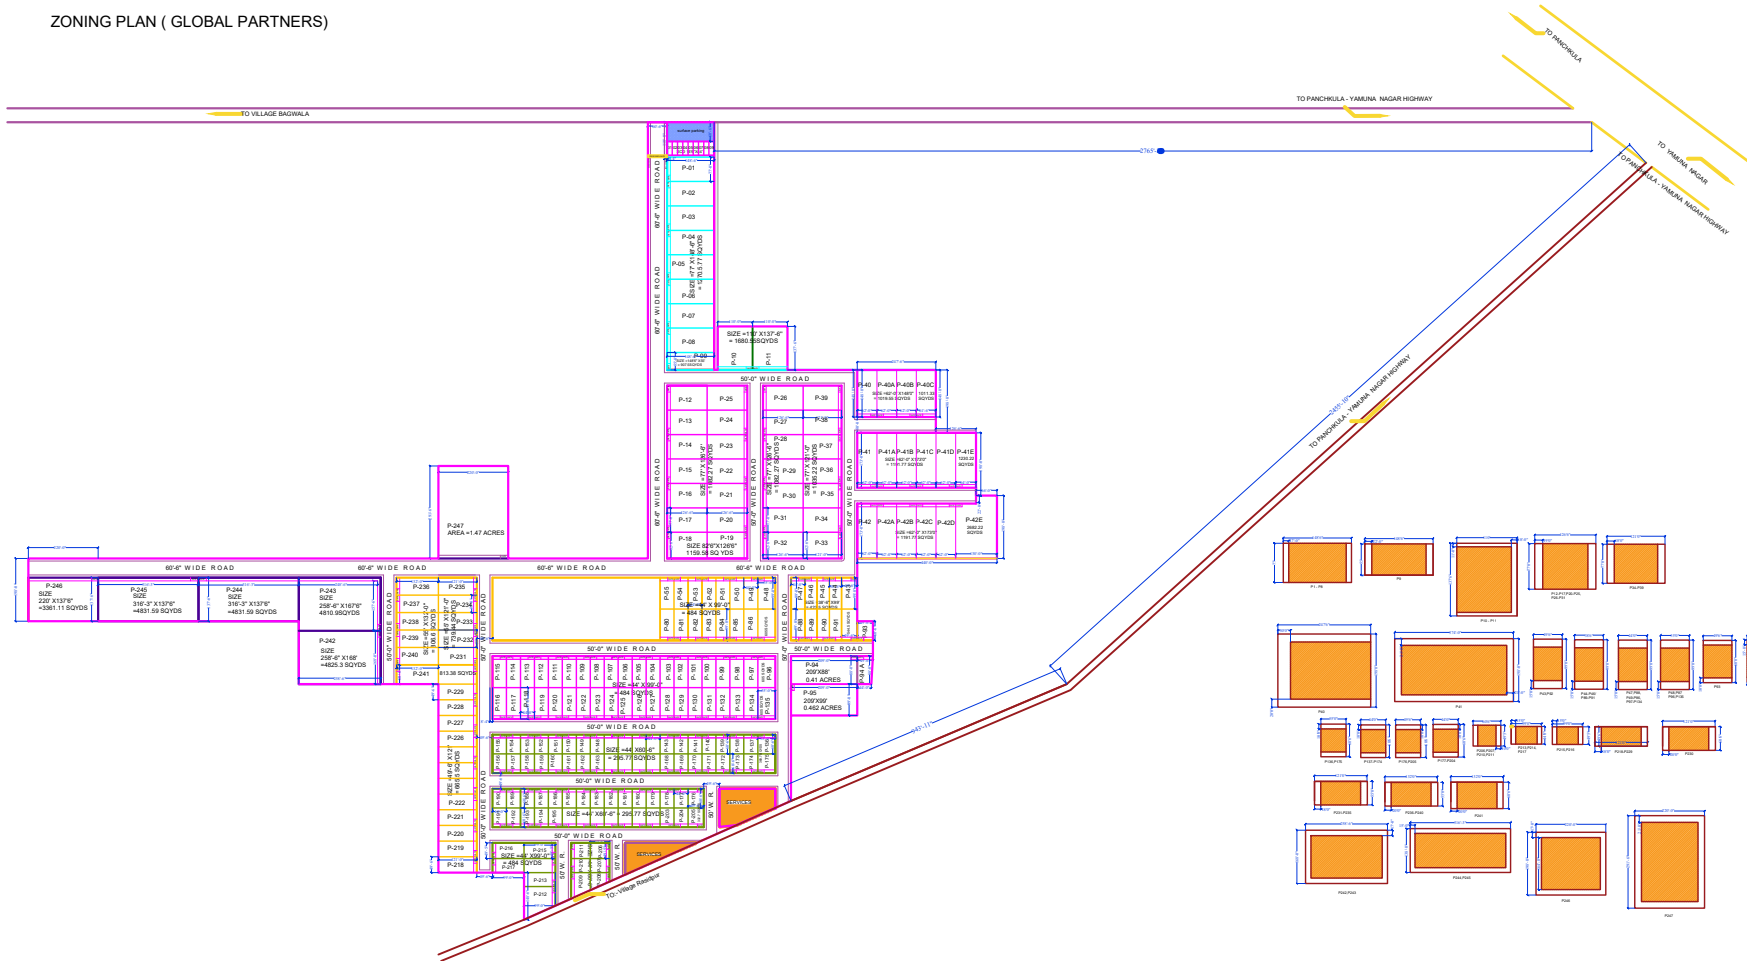

ZONING PLAN (GLOBAL PARTNERS)